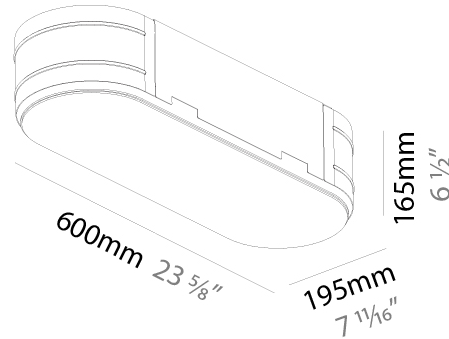

GENERAL

Series: Smoothy
Subseries: Smoothline
Brand: Prolicht
Division: Architectural
Mounting Type: Suspension
Mounting Location: Ceiling
Subcategory: Ambient

PHYSICAL

Shape: Oval
Length (mm): 930
Length (in): 36 5/8
Width (mm): 200
Width (in): 7 7/8
Height (mm): 120
Height (in): 4 3/4
Max. Overall Height (mm): 2120
Max. Overall Height (in): 82 1/2
Light Distribution: Direct
Weight (kg): 6.973
Weight (lbs): 15.34
Diffuser: PMMA - Opal or Micro-Prism
Fixture Finish: SSR / BKV / CWI / CRY / HAB / UFT / ITA / RUA / FTG / MYG / LOD / PUS / FRO / FUP / KIA / POP / BLS / SPG / MEY / GOH / GUM / CHC / COM / ABZ / JAG / OBR / MOS / ROR
Fixture Material: Extruded Aluminum / Steel
Cable Details: 2000mm / 78 3/4"

GENERAL

Series: Smoothy
 Subseries: Smoothline
 Brand: Prolicht
 Division: Architectural
 Mounting Type: Trimless
 Mounting Location: Ceiling
 Subcategory: Ambient

PHYSICAL

Shape: Oval
 Length (mm): 600
 Length (in): 23 5/8
 Width (mm): 195
 Width (in): 7 11/16
 Depth (mm): 165
 Depth (in): 6 1/2
 Ceiling Thickness (mm): 10 / 12.5 / 15 / 25 / 30
 Ceiling Thickness (in): 3/8 or 1/2 or 9/16 or 1 or 1 3/16
 Min. Recessing Depth (mm): 180
 Min. Recessing Depth (in): 7 1/16
 Light Distribution: Direct
 Weight (kg): 3.8
 Weight (lbs): 7.6
 Diffuser: PMMA - Opal
 Fixture Material: Extruded Aluminum / Steel
 Cut-out Measurements: 635mm / 25" x 230mm / 9 1/16"
 Upon Request: Unique Sizes Unique Ceiling Thickness Unique Mounting Depth Spot Inserts

OPTICAL

RATINGS AND CERTIFICATIONS

Certified By: Certified for North American Standards
 IP rating: IP20

635mm x 230mm
25" x 9 1/16"

10 | 12 1/2 | 15 | 25 | 30mm
3/8" | 1/2" | 9/16" | 1" | 3/16"

SMOOTHLINE TRIMLESS