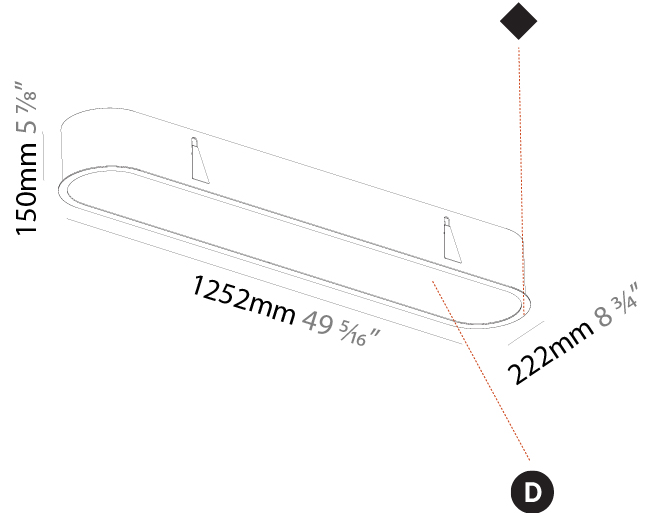

GENERAL

Series: Smoothy
Subseries: Smoothline
Brand: Prolicht
Division: Architectural
Mounting Type: Recessed
Mounting Location: Ceiling
Subcategory: Ambient

PHYSICAL

Shape: Oval
Length (mm): 1252
Length (in): 49 5/16
Width (mm): 222
Width (in): 8 3/4
Depth (mm): 150
Depth (in): 5 7/8
Ceiling Thickness (mm): 10 / 12.5 / 15 / 25
Ceiling Thickness (in): 3/8 or 1/2 or 9/16 or 1
Min. Recessing Depth (mm): 160
Min. Recessing Depth (in): 6 5/16
Light Distribution: Direct
Weight (kg): 7.634
Weight (lbs): 16.80
Diffuser: PMMA - Opal or Micro-Prism
Fixture Finish: SSR / BKV / CWI / CRY / HAB / UFT / ITA / RUA / FTG / MYG / LOD / PUS / FRO / FUP / KIA / POP / BLS / SPG / MEY / GOH / GUM / CHC / COM / ABZ / JAG / OBR / MOS / ROR
Fixture Material: Extruded Aluminum / Steel
Cut-out Measurements: 1235mm / 48 5/8" x 205mm / 8 1/16"

ELECTRICAL

Lamp Type: LED (Zhaga Standard)
Input Wattage (W): 41.8
Total Output Wattage (W): 36
Dimming: Tri-Mode (Non-Dimming and Phase Dimming (120Vac only) and 0-10V Dimming)
Driver Included: Yes
Driver Location: Integrated
Driver Type: Constant Current - Universal
Driver Class: Class 2
Input Voltage (V): 120 - 277
Constant Current (MA): 500

LED

Color Temperature (°K): 3000 / 3500 / 4000
Max. Delivered Lumen (lm): 2860 / 3077 / 3140
CRI: >80 CRI
Lamp Life (hrs): 50000

OPTICAL

RATINGS AND CERTIFICATIONS

Certified By: Certified for North American Standards
IP rating: IP20

PROJECT
TYPE
SPECIFIER
QUANTITY
DATE